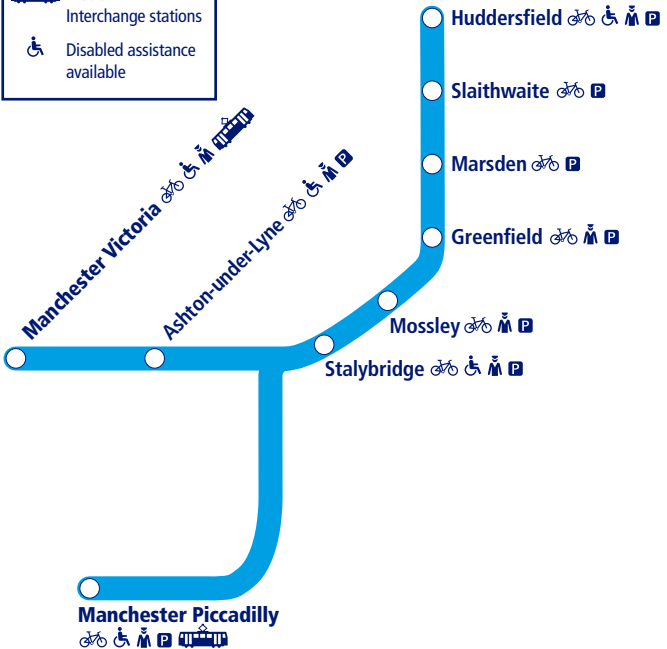

25

Train times

11 December 2016
– 20 May 2017

Manchester to Stalybridge and Huddersfield

-  Parking available
-  Staff in attendance
-  Bicycle store facility
-  Metrolink Interchange stations
-  Disabled assistance available

This timetable shows the complete train service between **Huddersfield and Manchester**.

How to read this timetable

Look down the left hand column for your departure station. Read across until you find a suitable departure time. Read down the column to find the arrival time at your destination. Through services are shown in **bold** type (this means you won't have to change trains). Connecting services are shown in light type. If you travel on a connecting service, change at the next station shown in bold or if you arrive on a connecting service, change at the last station shown in bold, unless a footnote advises otherwise.